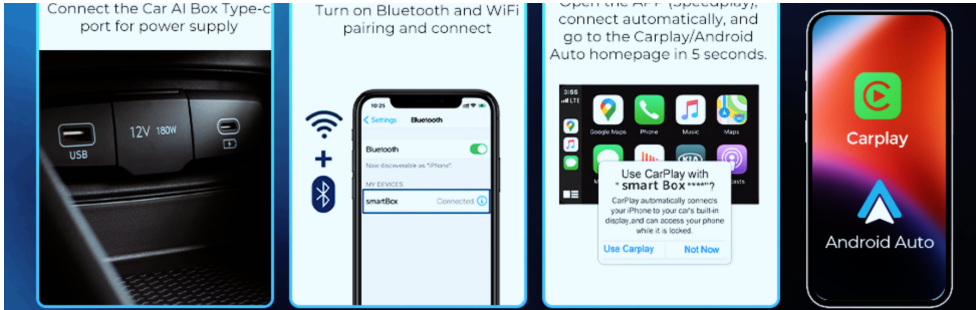

In car entertainment starts now

Support 4K Video Player

Vehicle Power Port (USB+Type C)

2 Connection Methods: