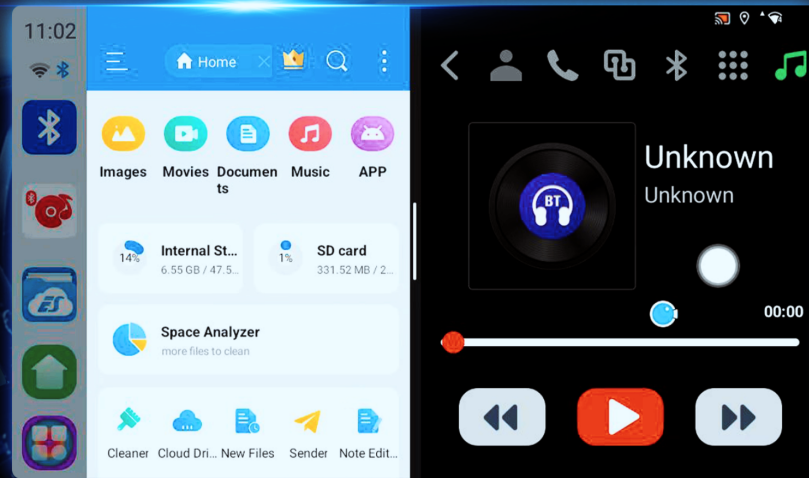

Mirror Function

Wireless projection technology,
adaptive HD resolution

Splitview & Shortcut Functions

Shortcut keys

Home

Return

Open Files

Voice

Cache Files

Clear

OEM Mode

Structural composition

High speed and precision